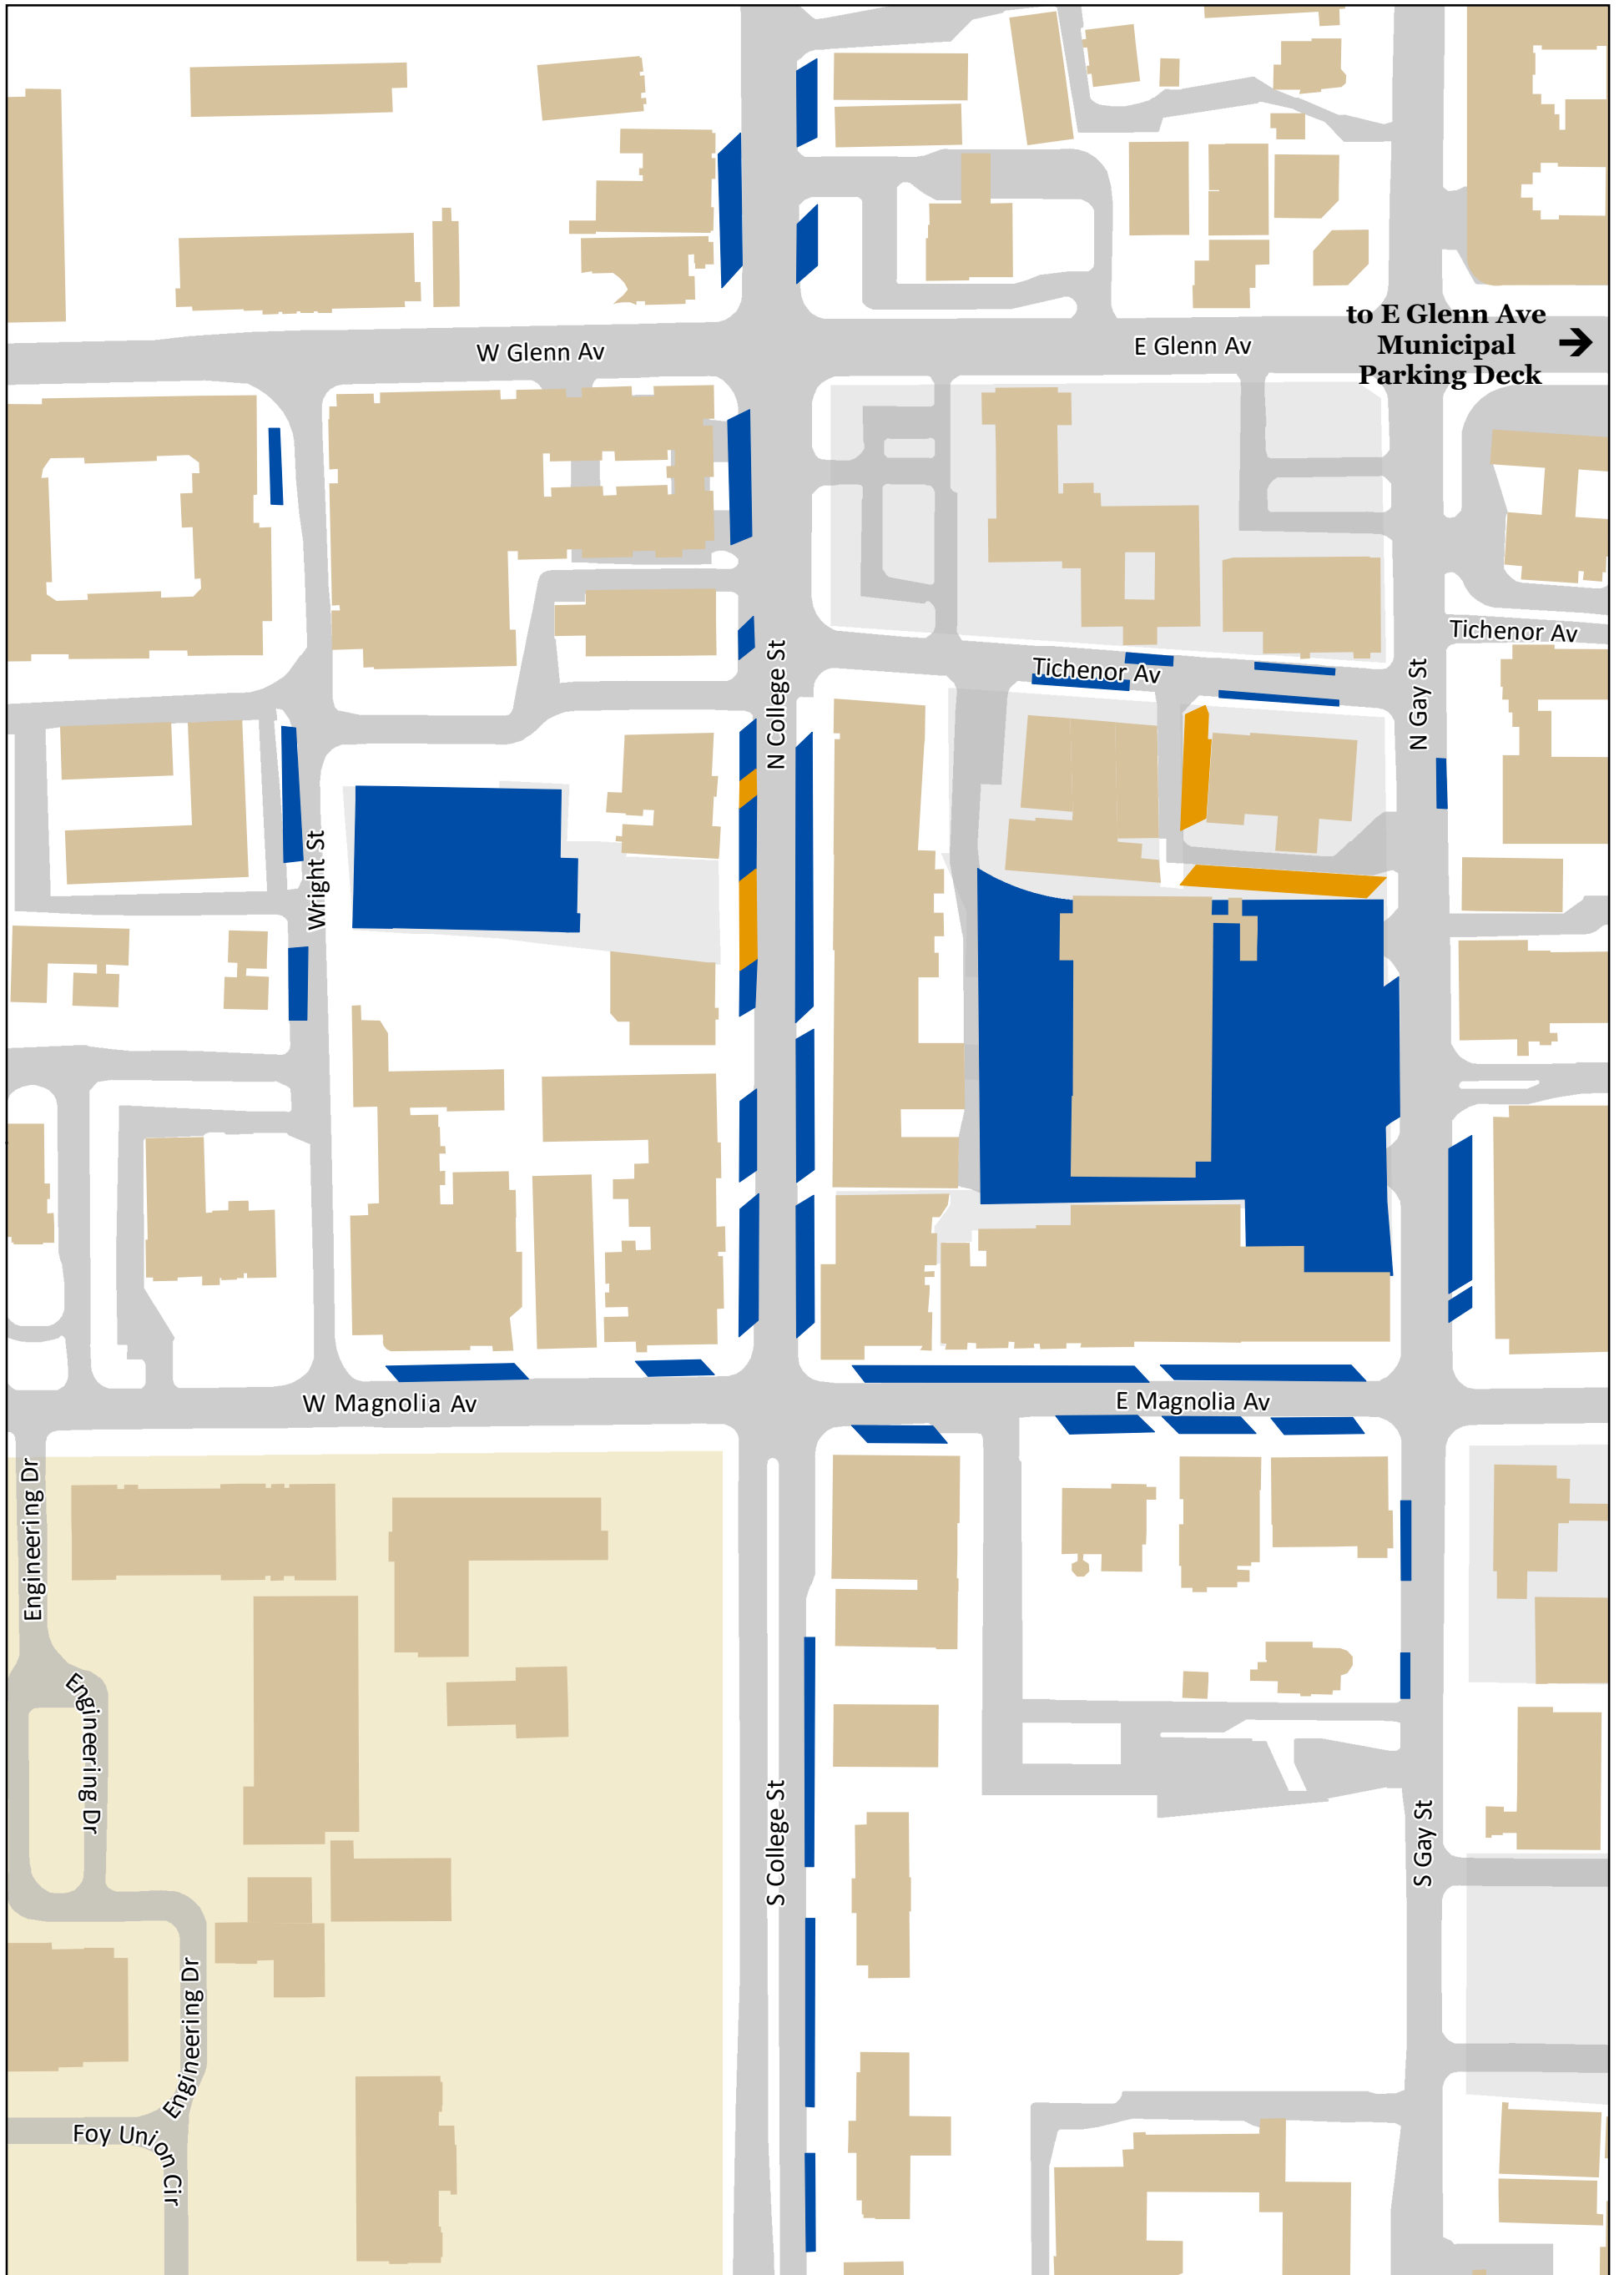

Downtown Parking

Paid and After Hours

Parking Type

After Hours Meter/Kiosk Parking

GIS Division
04/28/2023

The City of Auburn, Alabama does not guarantee or warrant the accuracy of this map or any information contained herein. Information may contain errors and should be verified by an appropriately qualified, licensed and independent professional.