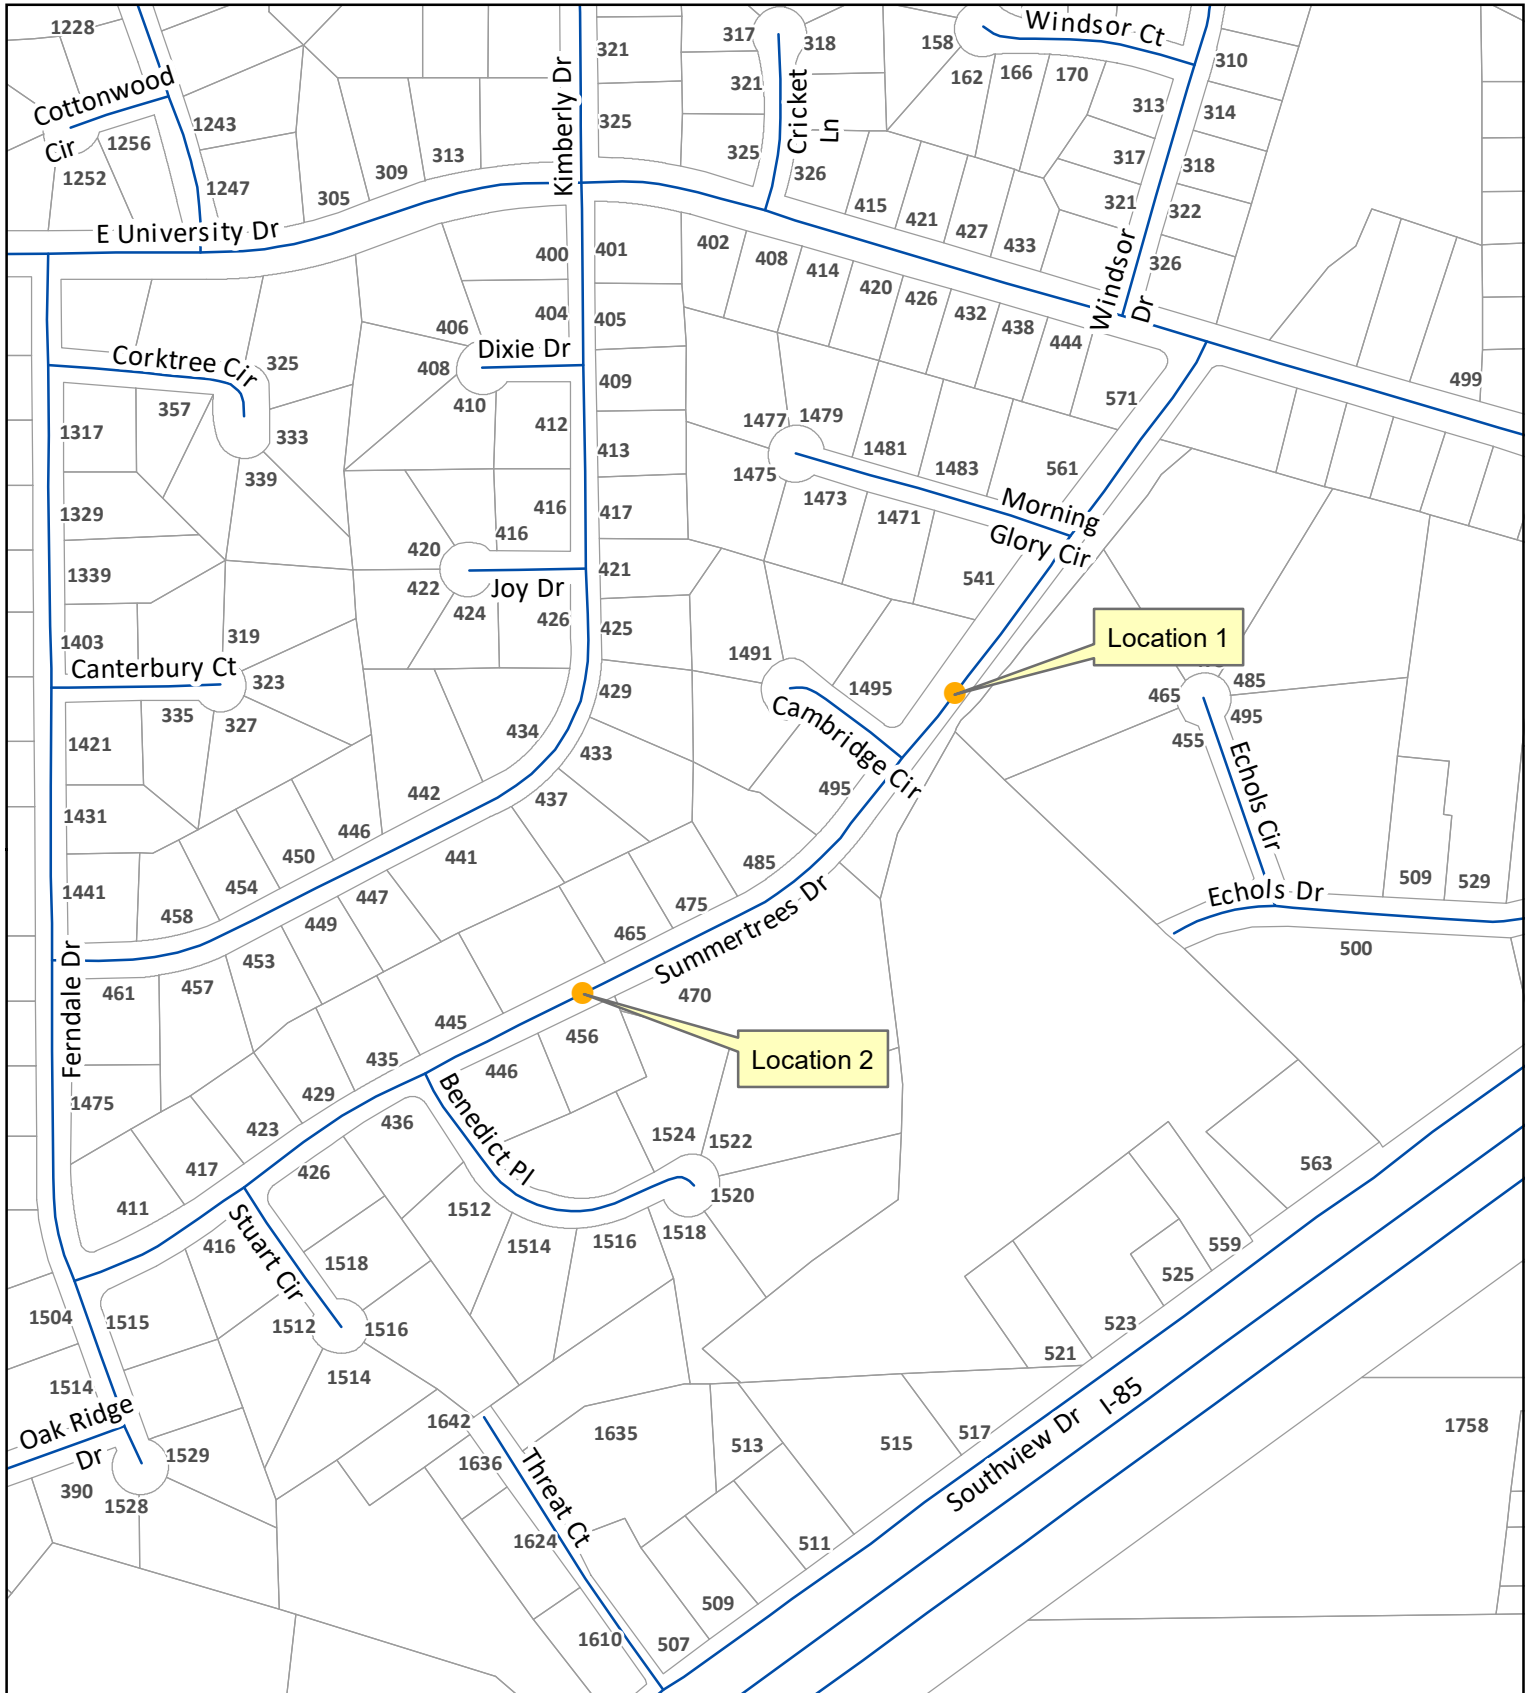

# Speed Hump Replacement

## Summertrees Drive

Public Works  
03/27/2024

The City of Auburn, Alabama does not guarantee or warrant the accuracy of this map or any information contained herein. Information may contain errors and should be verified by an appropriately qualified, licensed and independent professional.