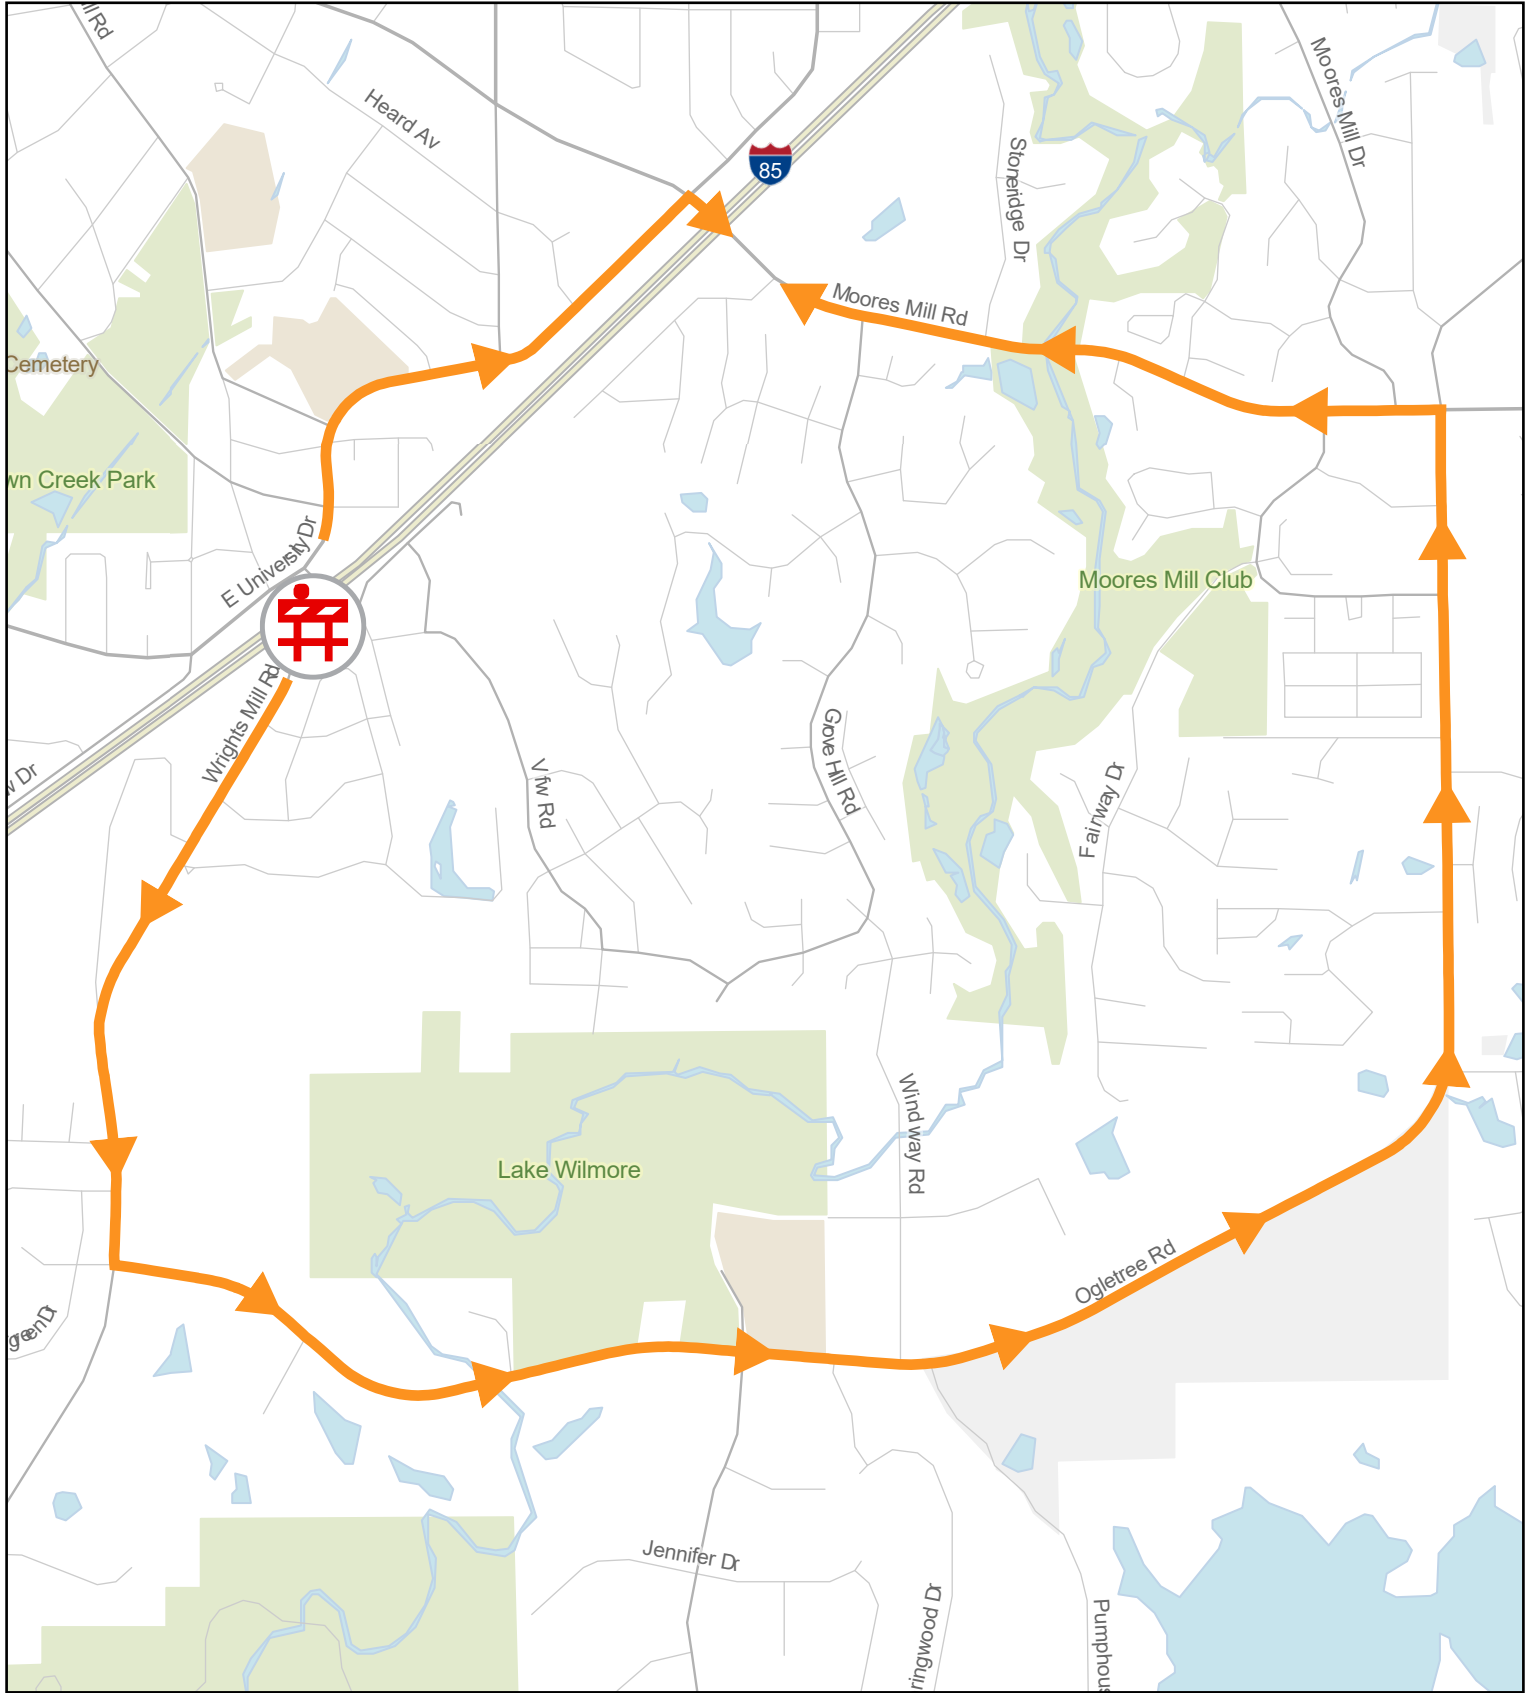

Wright's Mill Road Bridge Detour

Wright's Mill bridge over I-85

 Road Closed

 Detour

GIS Division
04/27/2024

The City of Auburn, Alabama does not guarantee or warrant the accuracy of this map or any information contained herein. Information may contain errors and should be verified by an appropriately qualified, licensed and independent professional.