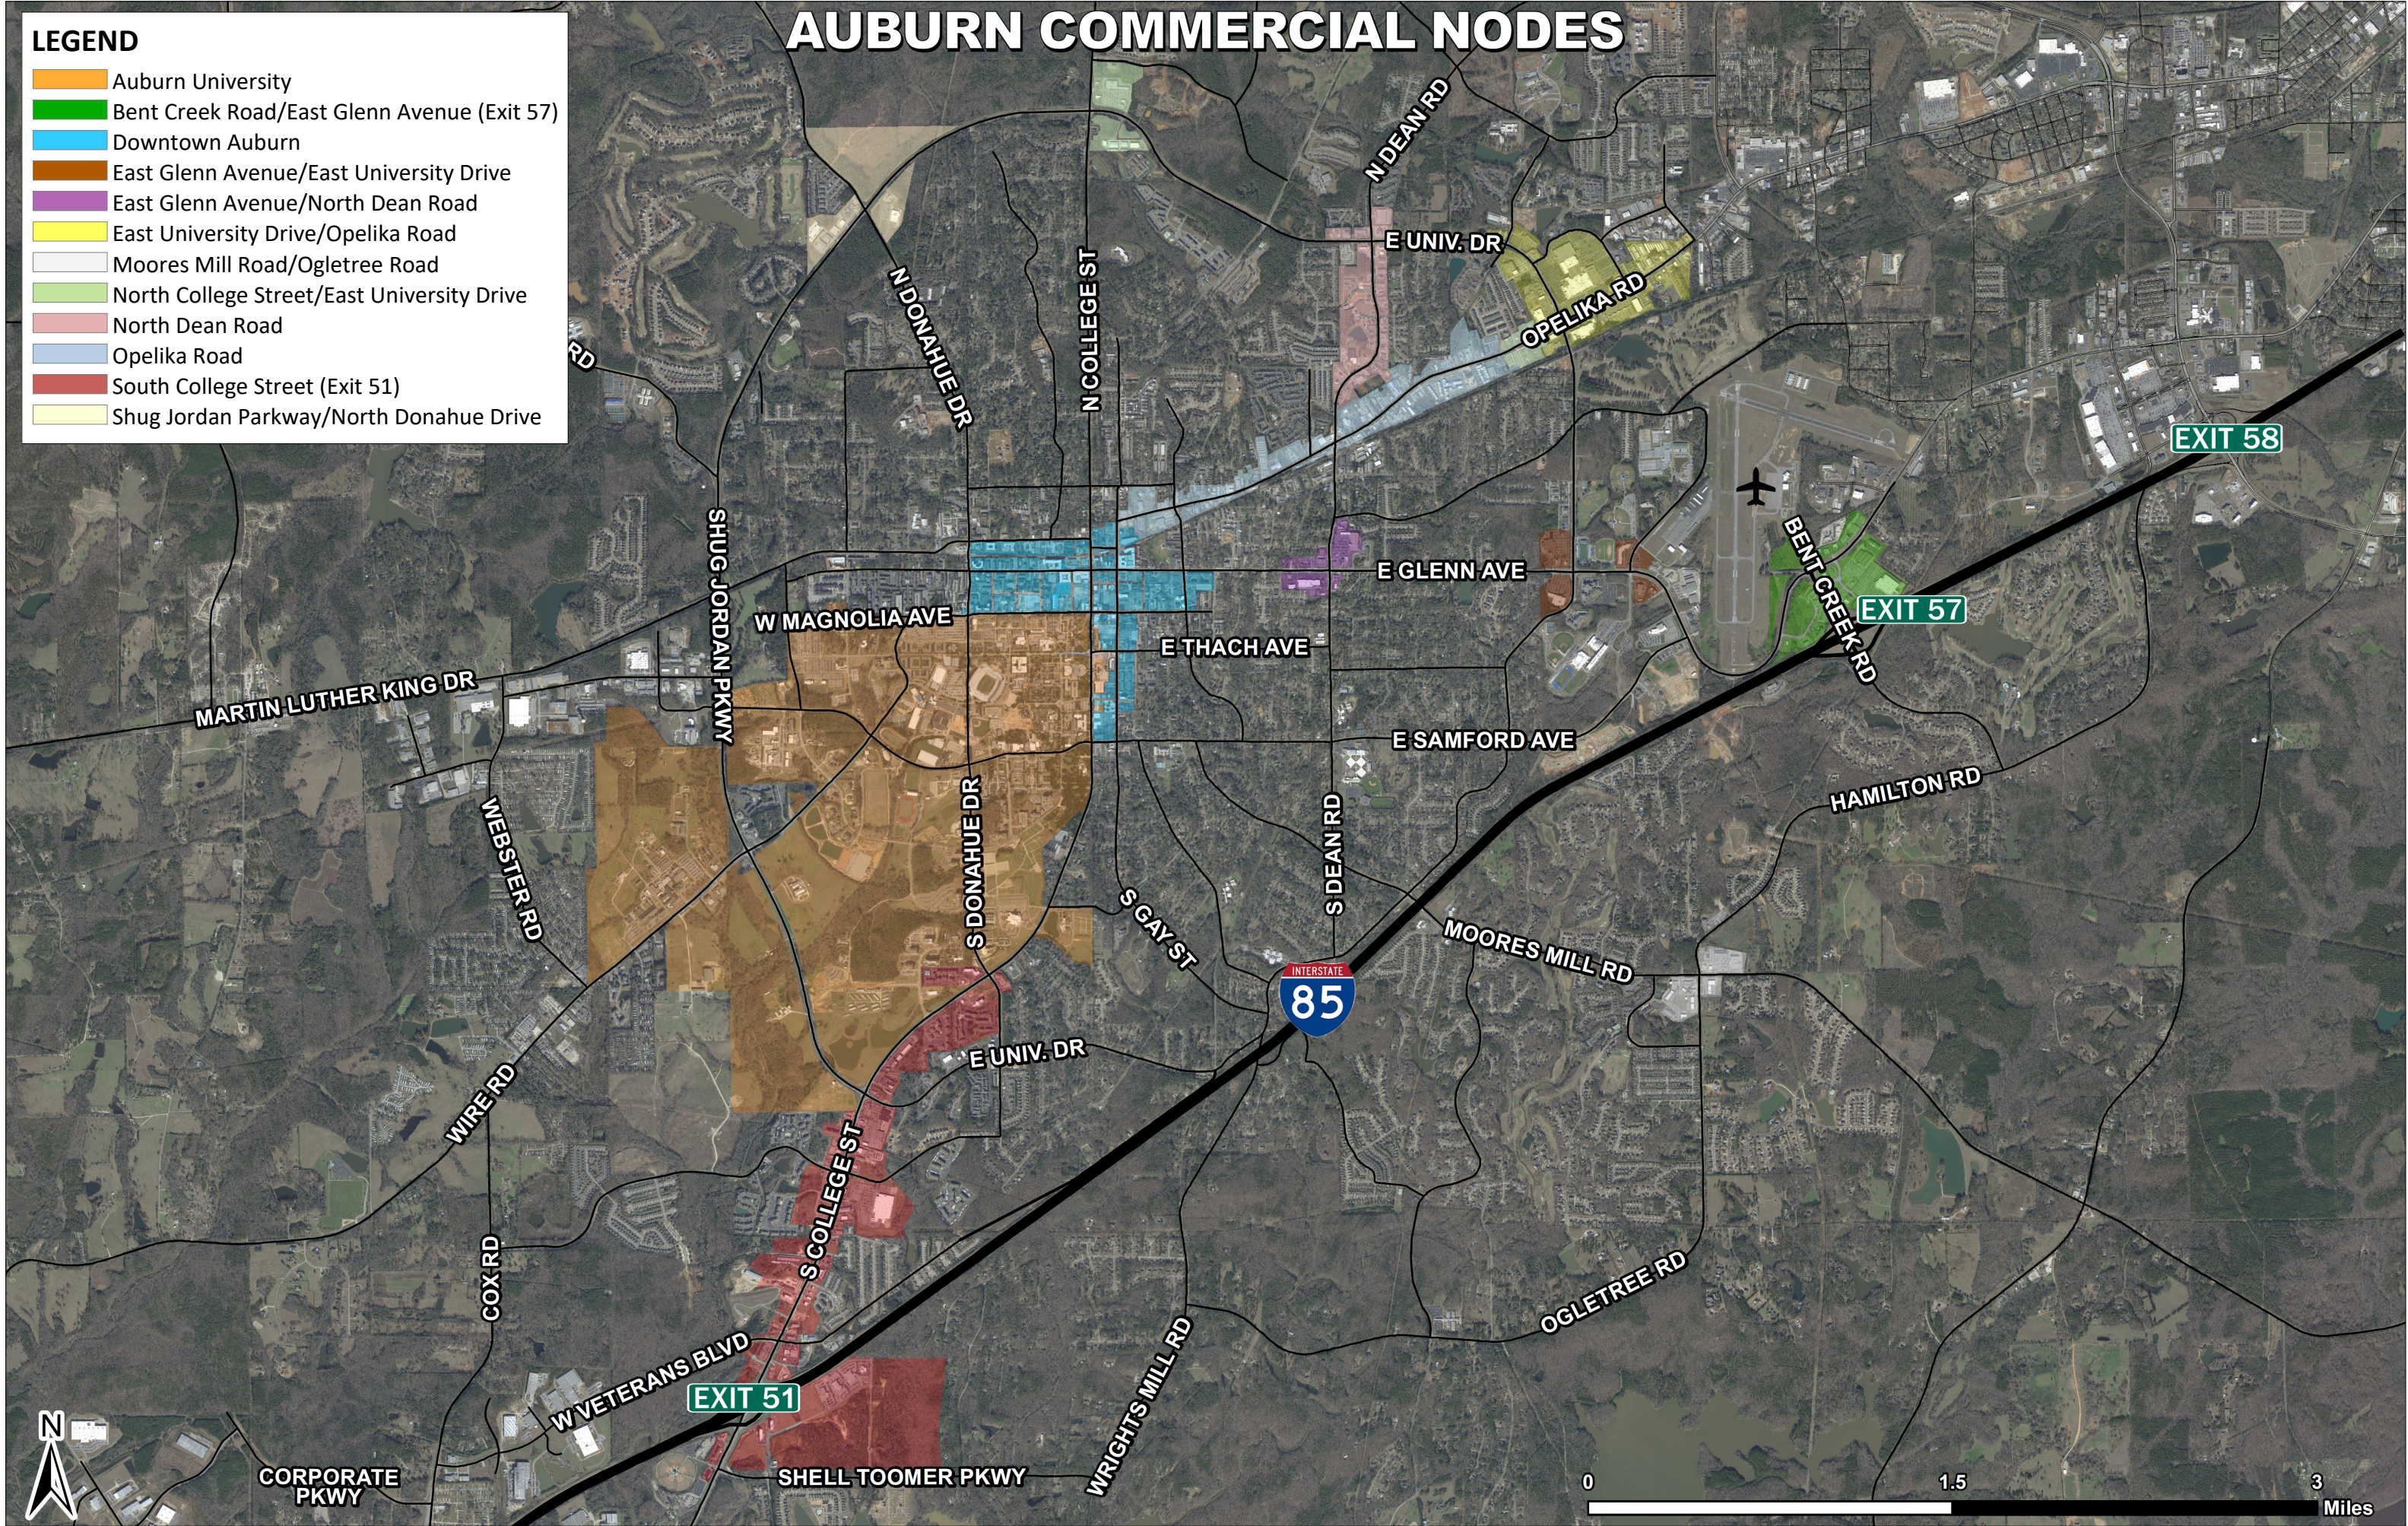

# AUBURN COMMERCIAL NODES

**LEGEND**

- Auburn University
- Bent Creek Road/East Glenn Avenue (Exit 57)
- Downtown Auburn
- East Glenn Avenue/East University Drive
- East Glenn Avenue/North Dean Road
- East University Drive/Opelika Road
- Moore's Mill Road/Ogletree Road
- North College Street/East University Drive
- North Dean Road
- Opelika Road
- South College Street (Exit 51)
- Shug Jordan Parkway/North Donahue Drive

N DONAHUE DR

Waffle House  
Tiger  
Tropical Cafe

Papa John's  
LiveOaks

Guthrie's

The Depot

Lululemon  
Barberitos

Bunkers

W GLENN AVE

AGAVE  
Bar & Grill  
Purvelo

HALFTIME  
IL FORNO

DUNKIN'

THE HOUND

E GLENN AVE

Jamba  
Your Pie  
Auntie Anne's  
Subway

The Yard

Target

### DOWNTOWN AUBURN

- LIVEOAKS
- Draft House
- TACO MAMA
- xpant store
- THE LOCKER ROOM
- THE IRRITABLE
- The DEPOT
- Guthrie's DUNKIN'
- The Yard
- TACO BELL
- BUNKERS
- TEAM SHOP
- Hamilton's FIVE GUYS
- Edie's Calzones
- BIG BLUE
- THE TAVERN
- Little Italy
- TEKILA
- THE HOUND
- acfe
- lululemon
- ARICCIA IL FORNO
- HALFTIME
- PAPA JOHN'S
- BOULANGERIE
- BARBERITOS
- Moe's Original Mellow Mushroom
- tropical CAFE
- ROSS HOUSE COFFEE ROASTERY
- WAFFLE HOUSE
- Chipotle
- Auntie Anne's
- YOUR PIE
- jamba
- SUBWAY
- Momma Goldberg's Deli